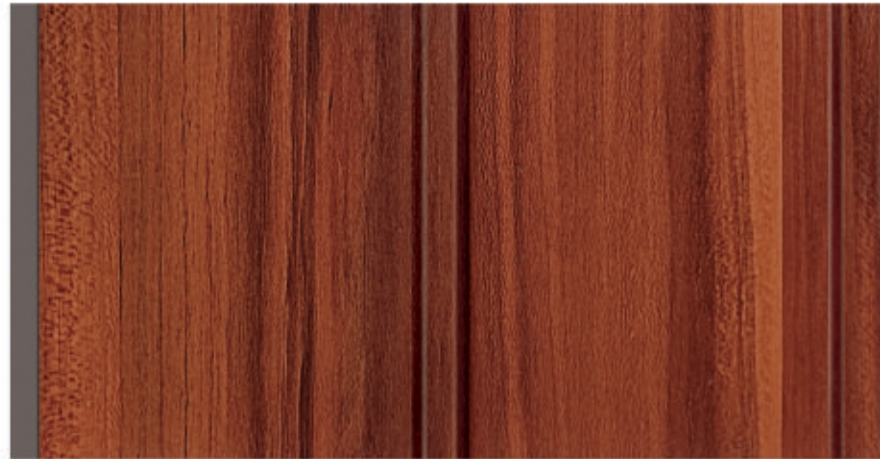

3G - JX - 045

3G - JX - 104

3G - JX - 112

3G - JX - 210

2 G - 720 - Sandal Wood

2 G - 900 - Light Walnut

Exclusive Decorative
LOUVERS

2 G - 99 - Silver Oak