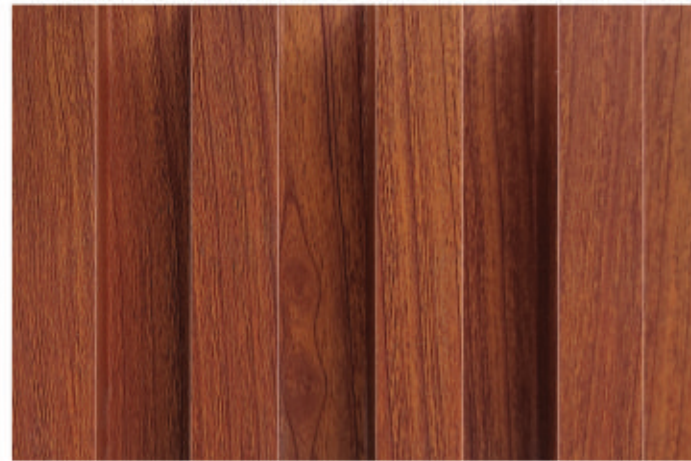

4G - JX - 014

4G - JX - 034

4G - 450 - Brown Sandal wood

4G - 900 - Pine

4G - JX - 045

4G - JX - 104

4G - 720 Australia Oak

4G - JX - 009

Technical Specification

SERIES 4G

Length : 2900
Width : 160 mm
Thickness : 23/24 mm
Material : Wood Polymer Carbonate (WPC)
Quantity : 10 pcs Panel per box (6.15 sqft. per panel)

SERIES 3G

Length : 2900
Width : 195 mm
Thickness : 12/14 mm
Material : Wood Polymer Carbonate (WPC)
Quantity : 10 pcs Panel per box (6.15 sqft. per panel)