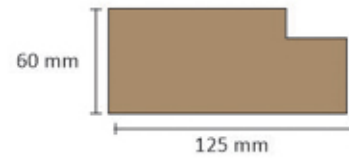

SIZE AND THICKNESS

Standard Size
2440 mm x 1220 mm
(8' x 4')

Thickness
5, 8, 12, 18, 25 mm

25mm		30mm	
75" x 27"	78" x 33"	75" x 27"	84" x 33"
78" x 27"	81" x 33"	78" x 27"	78" x 36"
81" x 27"	84" x 33"	81" x 27"	81" x 36"
84" x 27"	78" x 36"	84" x 27"	84" x 36"
75" x 30"	81" x 36"	75" x 30"	78" x 38"
78" x 30"	84" x 36"	78" x 30"	81" x 38"
81" x 30"	78" x 38"	81" x 30"	84" x 38"
84" x 30"	81" x 38"	84" x 30"	81" x 40"
75" x 33"	84" x 38"	75" x 33"	84" x 40"
		78" x 33"	81" x 42"
		81" x 33"	84" x 42"

WPC/PVC
SOLID PLY

WPC DOORS

FRAME (Size : 7"/10")

Size (Inch)	2 1/2 x 1 1/4
Size (mm)	60 x 30

Size (Inch)	3 x 2
Size (mm)	75 x 50

Size (Inch)	4 x 2 1/2
Size (mm)	100 x 60

Size (Inch)	4 x 2
Size (mm)	100 x 50

Size (Inch)	5 x 2 1/2
Size (mm)	125 x 60

Size (Inch)	5 x 2 1/2
Size (mm)	125 x 60

COMPARISON

Properties	WPC Solid Ply	Plywood	MDF	Particle Board
Water and Moisture Proof	✓	—	—	—
Termite and Pest Proof	✓	—	—	—
No Shrinking and Swelling	✓	—	—	—
Fire Retardant	✓	—	—	—
Borer Free	✓	—	—	—
Splinter Free	✓	—	—	—
Maintenance Free	✓	—	—	—
Environment Friendly	✓	—	—	—
Smooth Surface	✓	—	—	—
Outdoor Adaptability	✓	—	—	—
Gluing & Lamination	✓	✓	✓	✓
Weather & Ageing Resistant	✓	—	—	—
High Screw & Nail Holding Capacity	✓	✓	—	—
Sawing & Cutting	✓	✓	✓	✓
UV Resistance	✓	—	—	—
Direct Digital Printing	✓	—	—	—
Use Traditional Tools	✓	✓	✓	✓
High Density	✓	✓	—	—
Solvent Based Joinery	✓	—	—	—
Moulding Properties	✓	—	—	—