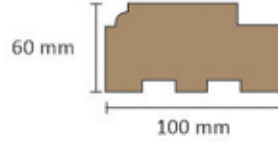

SIZE AND THICKNESS

Standard Size
2440 mm x 1220 mm
(8' x 4')

Thickness
5, 8, 12, 18, 25 mm

25mm		30mm	
75" x 27"	78" x 33"	75" x 27"	84" x 33"
78" x 27"	81" x 33"	78" x 27"	78" x 36"
81" x 27"	84" x 33"	81" x 27"	81" x 36"
84" x 27"	78" x 36"	84" x 27"	84" x 36"
75" x 30"	81" x 36"	75" x 30"	78" x 38"
78" x 30"	84" x 36"	78" x 30"	81" x 38"
81" x 30"	78" x 38"	81" x 30"	84" x 38"
84" x 30"	81" x 38"	84" x 30"	81" x 40"
75" x 33"	84" x 38"	75" x 33"	84" x 40"
		78" x 33"	81" x 42"
		81" x 33"	84" x 42"

WPC/PVC
SOLID PLY

WPC DOORS

FRAME (Size : 7"/10")

Size (Inch)	2 1/2 x 1 1/4
Size (mm)	60 x 30

Size (Inch)	3 x 2
Size (mm)	75 x 50

Size (Inch)	4 x 2 1/2
Size (mm)	100 x 60

Size (Inch)	4 x 2
Size (mm)	100 x 50

Size (Inch)	5 x 2 1/2
Size (mm)	125 x 60

Size (Inch)	5 x 2 1/2
Size (mm)	125 x 60

COMPARISON

Properties	WPC Solid Ply	Plywood	MDF	Particle Board
Water and Moisture Proof	✓	—	—	—
Termite and Pest Proof	✓	—	—	—
No Shrinking and Swelling	✓	—	—	—
Fire Retardant	✓	—	—	—
Borer Free	✓	—	—	—
Splinter Free	✓	—	—	—
Maintenance Free	✓	—	—	—
Environment Friendly	✓	—	—	—
Smooth Surface	✓	—	—	—
Outdoor Adaptability	✓	—	—	—
Gluing & Lamination	✓	✓	✓	✓
Weather & Ageing Resistant	✓	—	—	—
High Screw & Nail Holding Capacity	✓	✓	—	—
Sawing & Cutting	✓	✓	✓	✓
UV Resistance	✓	—	—	—
Direct Digital Printing	✓	—	—	—
Use Traditional Tools	✓	✓	✓	✓
High Density	✓	✓	—	—
Solvent Based Joinery	✓	—	—	—
Moulding Properties	✓	—	—	—