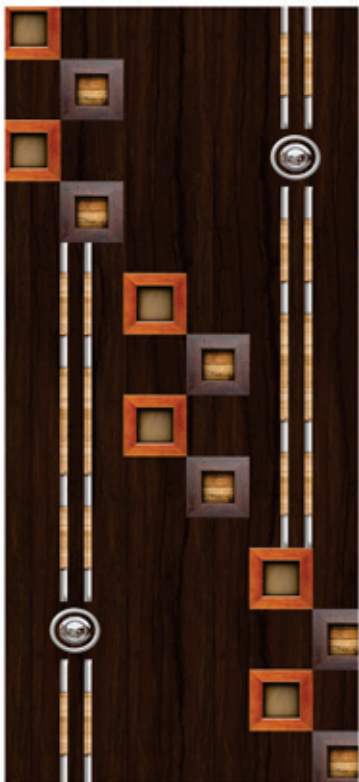

WPC DIGITAL PRINTING DOORS

MSD-045