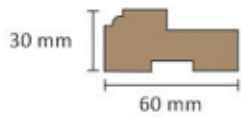

SIZE AND THICKNESS

Standard Size
2440 mm x 1220 mm
(8' x 4')

Thickness
5, 8, 12, 18, 25 mm

25mm		30mm	
75" x 27"	78" x 33"	75" x 27"	84" x 33"
78" x 27"	81" x 33"	78" x 27"	78" x 36"
81" x 27"	84" x 33"	81" x 27"	81" x 36"
84" x 27"	78" x 36"	84" x 27"	84" x 36"
75" x 30"	81" x 36"	75" x 30"	78" x 38"
78" x 30"	84" x 36"	78" x 30"	81" x 38"
81" x 30"	78" x 38"	81" x 30"	84" x 38"
84" x 30"	81" x 38"	84" x 30"	81" x 40"
75" x 33"	84" x 38"	75" x 33"	84" x 40"
		78" x 33"	81" x 42"
		81" x 33"	84" x 42"

WPC/PVC
SOLID PLY

WPC DOORS

FRAME (Size : 7"/10")

Size (Inch)	2 1/2 x 1 1/4
Size (mm)	60 x 30

Size (Inch)	3 x 2
Size (mm)	75 x 50

Size (Inch)	4 x 2 1/2
Size (mm)	100 x 60

Size (Inch)	4 x 2
Size (mm)	100 x 50

Size (Inch)	5 x 2 1/2
Size (mm)	125 x 60

Size (Inch)	5 x 2 1/2
Size (mm)	125 x 60

COMPARISON

Properties	WPC Solid Ply	Plywood	MDF	Particle Board
Water and Moisture Proof	✓	—	—	—
Termite and Pest Proof	✓	—	—	—
No Shrinking and Swelling	✓	—	—	—
Fire Retardant	✓	—	—	—
Borer Free	✓	—	—	—
Splinter Free	✓	—	—	—
Maintenance Free	✓	—	—	—
Environment Friendly	✓	—	—	—
Smooth Surface	✓	—	—	—
Outdoor Adaptability	✓	—	—	—
Gluing & Lamination	✓	✓	✓	✓
Weather & Ageing Resistant	✓	—	—	—
High Screw & Nail Holding Capacity	✓	✓	—	—
Sawing & Cutting	✓	✓	✓	✓
UV Resistance	✓	—	—	—
Direct Digital Printing	✓	—	—	—
Use Traditional Tools	✓	✓	✓	✓
High Density	✓	✓	—	—
Solvent Based Joinery	✓	—	—	—
Moulding Properties	✓	—	—	—