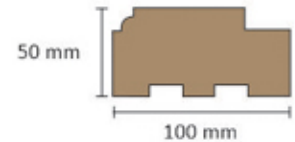

SIZE AND THICKNESS

Standard Size
2440 mm x 1220 mm
(8' x 4')

Thickness
5, 8, 12, 18, 25 mm

25mm		30mm	
75" x 27"	78" x 33"	75" x 27"	84" x 33"
78" x 27"	81" x 33"	78" x 27"	78" x 36"
81" x 27"	84" x 33"	81" x 27"	81" x 36"
84" x 27"	78" x 36"	84" x 27"	84" x 36"
75" x 30"	81" x 36"	75" x 30"	78" x 38"
78" x 30"	84" x 36"	78" x 30"	81" x 38"
81" x 30"	78" x 38"	81" x 30"	84" x 38"
84" x 30"	81" x 38"	84" x 30"	81" x 40"
75" x 33"	84" x 38"	75" x 33"	84" x 40"
		78" x 33"	81" x 42"
		81" x 33"	84" x 42"

WPC/PVC
SOLID PLY

WPC DOORS

FRAME (Size : 7"/10")

Size (Inch)	2 1/2 x 1 1/4
Size (mm)	60 x 30

Size (Inch)	3 x 2
Size (mm)	75 x 50

Size (Inch)	4 x 2 1/2
Size (mm)	100 x 60

Size (Inch)	4 x 2
Size (mm)	100 x 50

Size (Inch)	5 x 2 1/2
Size (mm)	125 x 60

Size (Inch)	5 x 2 1/2
Size (mm)	125 x 60

COMPARISON

Properties	WPC Solid Ply	Plywood	MDF	Particle Board
Water and Moisture Proof	✓	—	—	—
Termite and Pest Proof	✓	—	—	—
No Shrinking and Swelling	✓	—	—	—
Fire Retardant	✓	—	—	—
Borer Free	✓	—	—	—
Splinter Free	✓	—	—	—
Maintenance Free	✓	—	—	—
Environment Friendly	✓	—	—	—
Smooth Surface	✓	—	—	—
Outdoor Adaptability	✓	—	—	—
Gluing & Lamination	✓	✓	✓	✓
Weather & Ageing Resistant	✓	—	—	—
High Screw & Nail Holding Capacity	✓	✓	—	—
Sawing & Cutting	✓	✓	✓	✓
UV Resistance	✓	—	—	—
Direct Digital Printing	✓	—	—	—
Use Traditional Tools	✓	✓	✓	✓
High Density	✓	✓	—	—
Solvent Based Joinery	✓	—	—	—
Moulding Properties	✓	—	—	—