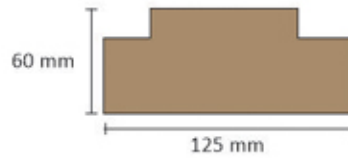

SIZE AND THICKNESS

Standard Size
2440 mm x 1220 mm
(8' x 4')

Thickness
5, 8, 12, 18, 25 mm

25mm		30mm	
75" x 27"	78" x 33"	75" x 27"	84" x 33"
78" x 27"	81" x 33"	78" x 27"	78" x 36"
81" x 27"	84" x 33"	81" x 27"	81" x 36"
84" x 27"	78" x 36"	84" x 27"	84" x 36"
75" x 30"	81" x 36"	75" x 30"	78" x 38"
78" x 30"	84" x 36"	78" x 30"	81" x 38"
81" x 30"	78" x 38"	81" x 30"	84" x 38"
84" x 30"	81" x 38"	84" x 30"	81" x 40"
75" x 33"	84" x 38"	75" x 33"	84" x 40"
		78" x 33"	81" x 42"
		81" x 33"	84" x 42"

WPC/PVC
SOLID PLY

WPC DOORS

FRAME (Size : 7"/10")

Size (Inch)	2 1/2 x 1 1/4
Size (mm)	60 x 30

Size (Inch)	3 x 2
Size (mm)	75 x 50

Size (Inch)	4 x 2 1/2
Size (mm)	100 x 60

Size (Inch)	4 x 2
Size (mm)	100 x 50

Size (Inch)	5 x 2 1/2
Size (mm)	125 x 60

Size (Inch)	5 x 2 1/2
Size (mm)	125 x 60

COMPARISON

Properties	WPC Solid Ply	Plywood	MDF	Particle Board
Water and Moisture Proof	✓	—	—	—
Termite and Pest Proof	✓	—	—	—
No Shrinking and Swelling	✓	—	—	—
Fire Retardant	✓	—	—	—
Borer Free	✓	—	—	—
Splinter Free	✓	—	—	—
Maintenance Free	✓	—	—	—
Environment Friendly	✓	—	—	—
Smooth Surface	✓	—	—	—
Outdoor Adaptability	✓	—	—	—
Gluing & Lamination	✓	✓	✓	✓
Weather & Ageing Resistant	✓	—	—	—
High Screw & Nail Holding Capacity	✓	✓	—	—
Sawing & Cutting	✓	✓	✓	✓
UV Resistance	✓	—	—	—
Direct Digital Printing	✓	—	—	—
Use Traditional Tools	✓	✓	✓	✓
High Density	✓	✓	—	—
Solvent Based Joinery	✓	—	—	—
Moulding Properties	✓	—	—	—