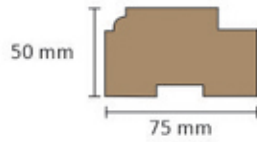

SIZE AND THICKNESS

Standard Size
2440 mm x 1220 mm
(8' x 4')

Thickness
5, 8, 12, 18, 25 mm

25mm		30mm	
75" x 27"	78" x 33"	75" x 27"	84" x 33"
78" x 27"	81" x 33"	78" x 27"	78" x 36"
81" x 27"	84" x 33"	81" x 27"	81" x 36"
84" x 27"	78" x 36"	84" x 27"	84" x 36"
75" x 30"	81" x 36"	75" x 30"	78" x 38"
78" x 30"	84" x 36"	78" x 30"	81" x 38"
81" x 30"	78" x 38"	81" x 30"	84" x 38"
84" x 30"	81" x 38"	84" x 30"	81" x 40"
75" x 33"	84" x 38"	75" x 33"	84" x 40"
		78" x 33"	81" x 42"
		81" x 33"	84" x 42"

WPC/PVC
SOLID PLY

WPC DOORS

FRAME (Size : 7"/10")

Size (Inch)	2 1/2 x 1 1/4
Size (mm)	60 x 30

Size (Inch)	3 x 2
Size (mm)	75 x 50

Size (Inch)	4 x 2 1/2
Size (mm)	100 x 60

Size (Inch)	4 x 2
Size (mm)	100 x 50

Size (Inch)	5 x 2 1/2
Size (mm)	125 x 60

Size (Inch)	5 x 2 1/2
Size (mm)	125 x 60

COMPARISON

Properties	WPC Solid Ply	Plywood	MDF	Particle Board
Water and Moisture Proof	✓	—	—	—
Termite and Pest Proof	✓	—	—	—
No Shrinking and Swelling	✓	—	—	—
Fire Retardant	✓	—	—	—
Borer Free	✓	—	—	—
Splinter Free	✓	—	—	—
Maintenance Free	✓	—	—	—
Environment Friendly	✓	—	—	—
Smooth Surface	✓	—	—	—
Outdoor Adaptability	✓	—	—	—
Gluing & Lamination	✓	✓	✓	✓
Weather & Ageing Resistant	✓	—	—	—
High Screw & Nail Holding Capacity	✓	✓	—	—
Sawing & Cutting	✓	✓	✓	✓
UV Resistance	✓	—	—	—
Direct Digital Printing	✓	—	—	—
Use Traditional Tools	✓	✓	✓	✓
High Density	✓	✓	—	—
Solvent Based Joinery	✓	—	—	—
Moulding Properties	✓	—	—	—